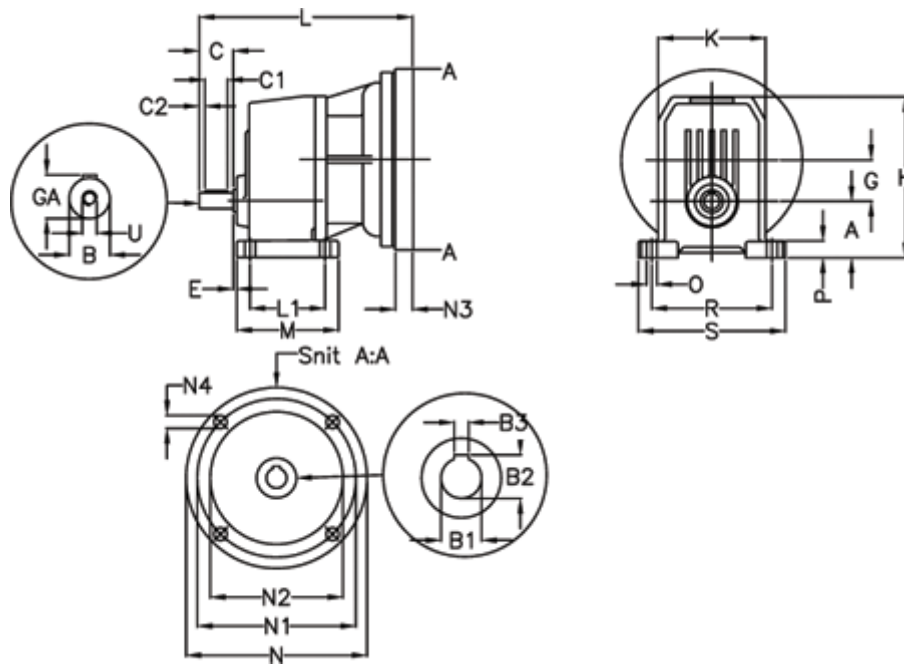

Article number: 40550300311230

Description: Single Stage Helical Gear
S 301-3,1-P80B5

Measures

A = 60	E = 20.5	M = 125.0	R = 160
B = 24	F = 8x7x40	N = 200	S = 190
B1 = 19	G = 51.8	N1 = 165	U = M8
B2 = 21.8	GA = 27.0	N2 = 130	
B3 = 6	H = 183.0	N3 = -	
C = 50	K = 130	N4 = M10x12	
C1 = 40	L = 252	O = 11	
C2 = 5	L1 = 90.0	P = 20.0	